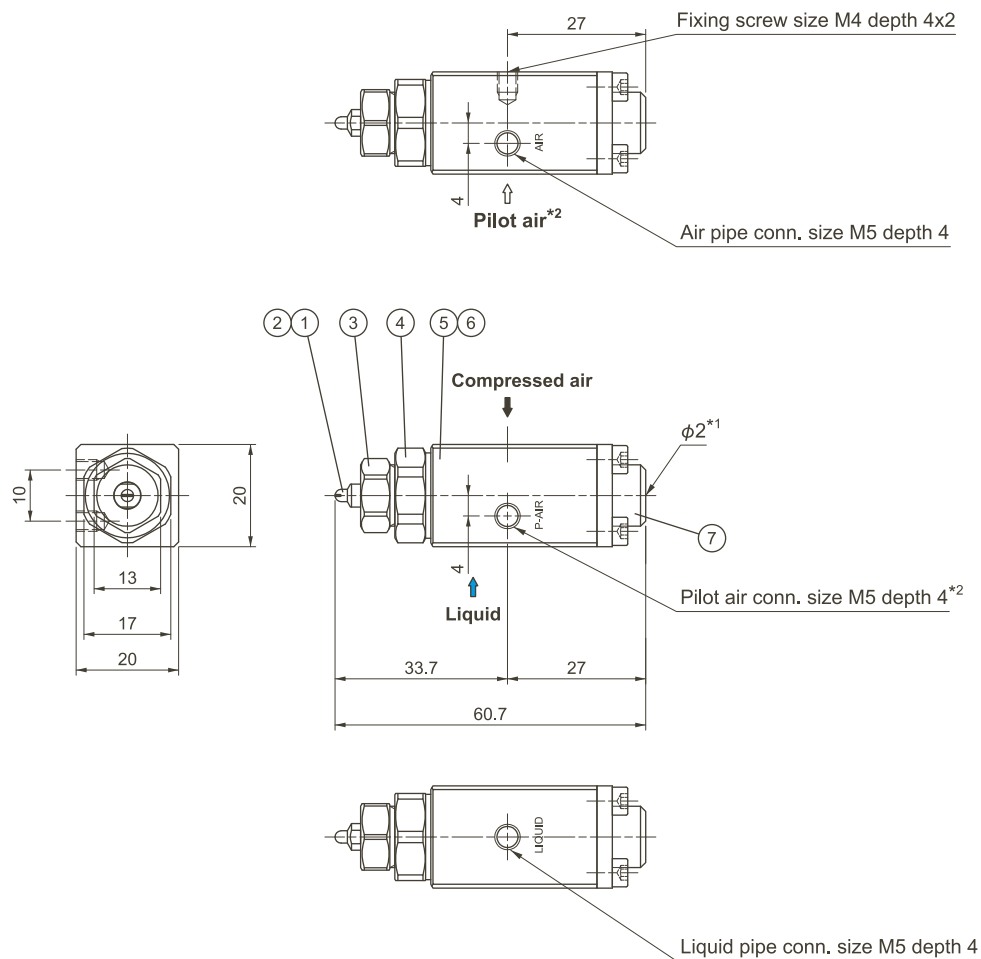

Compact Design, Small Capacity Fine Fog Nozzles with Spray Control Adaptor

CBIM

Features

- Compact design, fine fog spray nozzles with spray-control adaptor, which can regulate spray ON/OFF with a built-in piston.
- Available in liquid pressure or liquid siphon feed type, two spray pattern types (flat spray or full cone spray)—14 varieties in total. Wide selection.
- Capable of spraying smallest flow rate among all of our pneumatic spray nozzles.

Structure & Material

■ Mass: 125 g

*1) Hole $\phi 2$ is for air relief.

*2) No pilot air for CSN-type adaptor.

■ Components and materials

No.	Components	Standard materials
①	Spray tip	S303
②	Core	S303
③	Cap	S303
④	Connector	S303
⑤	Adaptor	S303
⑥	Packing	FKM
⑦	Spring cap	S303