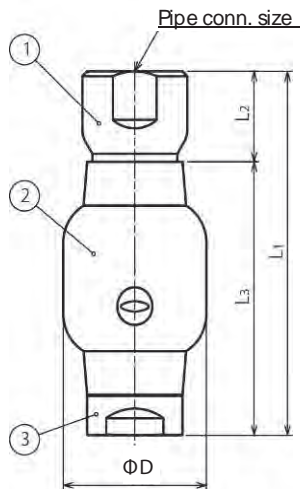

REACH DISTANCE

SPRAY PATTERN

SPRAY CAPACITY

Pipe conn. size	Dimensions (mm)				Mass (g)
	L ₁	L ₂	L ₃	ΦD	
1/8F	50	13	37	20	55
1/4F	62.5	15.5	47	25	110
3/8F	75	19	56	30	170
1/2F	100	25	75	40	410
3/4F	150	37	113	60	1400

①Connecting adaptor ②Nozzle body ③Shaft bearing
Material: S316L (stainless steel 316L)

Spray capacity code	Pipe conn. size	Spray capacity* (L/min)					Spray pattern	Rotation speed* (rpm) (at 0.3 MPa)	Heat resistance
		0.15MPa	0.3MPa	0.5MPa	0.7MPa	1.0MPa			
13	1/8F	9.19	13.0	16.8	19.9	23.7	Flat spray 360°	5-10	150°C
20	1/4F	14.1	20.0	26.0	30.6	36.5			
31	3/8F	21.9	31.0	40.0	47.4	56.6			
42	3/8F	29.7	42.0	54.2	64.2	76.7			
70	1/2F	49.5	70.0	90.4	107	128			
150	3/4F	106	150	194	229	274			

HOW TO ORDER Please inquire or order for a specific nozzle using this coding system.

(Example) 1/8F SR 13N S316L(360)

1/8F	SR	13	N S316L (360)
Pipe conn. size		Spray capacity code	
■ 1/8F	■ 1/2F	■ 13	■ 42
■ 1/4F	■ 3/4F	■ 20	■ 70
■ 3/8F		■ 31	■ 150