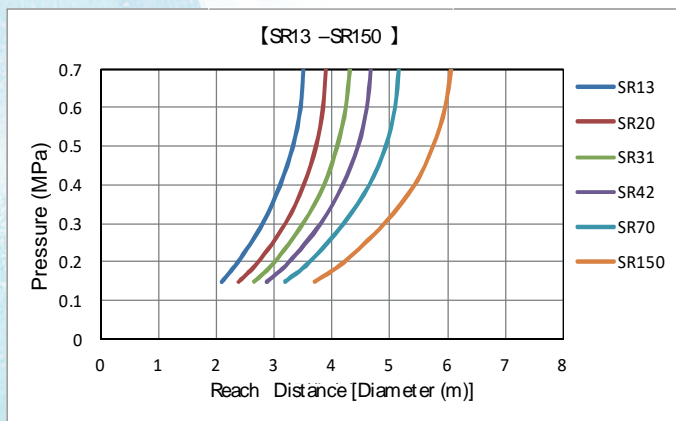

REACH DISTANCE