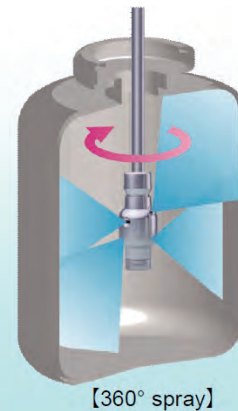

*Reference value

Heat-Resistant

- Made of stainless steel 316L with high heat resistance.

APPLICATIONS

- Cleaning for tanks, containers, filling machines, conveyers, and various other tanks.

Unique, improved nozzle orifice configuration enables uniform cleaning and minimizes clogging.

REACH DISTANCE

SPRAY PATTERN

SPRAY CAPACITY

Pipe conn. size	Dimensions (mm)				Mass (g)
	L ₁	L ₂	L ₃	ΦD	
1/8F	50	13	37	20	55
1/4F	62.5	15.5	47	25	110
3/8F	75	19	56	30	170
1/2F	100	25	75	40	410
3/4F	150	37	113	60	1400

①Connecting adaptor ②Nozzle body ③Shaft bearing
Material: S316L (stainless steel 316L)

Spray capacity code	Pipe conn. size	Spray capacity* (L/min)					Spray pattern	Rotation speed* (rpm) (at 0.3 MPa)	Heat resistance
		0.15MPa	0.3MPa	0.5MPa	0.7MPa	1.0MPa			
13	1/8F	9.19	13.0	16.8	19.9	23.7	Flat spray 360°	5-10	150°C
20	1/4F	14.1	20.0	26.0	30.6	36.5			
31	3/8F	21.9	31.0	40.0	47.4	56.6			
42	3/8F	29.7	42.0	54.2	64.2	76.7			
70	1/2F	49.5	70.0	90.4	107	128			
150	3/4F	106	150	194	229	274			