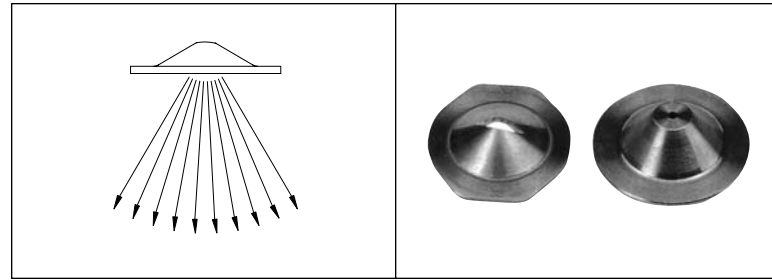

# Self-aligning disc shower nozzles

**WF SERIES**

**SPRAY CHARACTERISTICS:**

Available in 30° and 60° flay V-shaped spray patterns, as well as zero (0) degree solid stream spray.

**CONSTRUCTION:**

Standard material of construction for the spray disc is 317L stainless steel. A gasket is available for sealing the face between the nozzle disc and the body.

**TYPICAL APPLICATIONS:**

WF Series shower nozzles are designed to work in a number of commercially available "shower" bar systems where a self-aligning replaceable nozzle disc is required.

The back protruding design permits the nozzle orifice to be cleaned from inside the header, using a rotating brush.

All flat V-shaped spray models are pre-aligned to a standard 7° offset angle to allow for spray overlap without interference from the adjacent nozzles. (Refer to drawings shown below).

**WF FLAT STREAM NOZZLE**