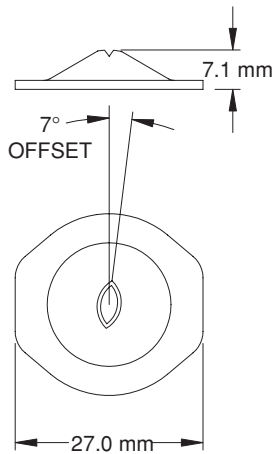

# Self-aligning disc shower nozzles

**WF SERIES**

**SPRAY CHARACTERISTICS:**

Available in 30° and 60° flay V-shaped spray patterns, as well as zero (0) degree solid stream spray.

**CONSTRUCTION:**

Standard material of construction for the spray disc is 317L stainless steel. A gasket is available for sealing the face between the nozzle disc and the body.

All flat V-shaped spray models are pre-aligned to a standard 7° offset angle to allow for spray overlap without interference from the adjacent nozzles. (Refer to drawings shown below).

**WF FLAT STREAM NOZZLE**