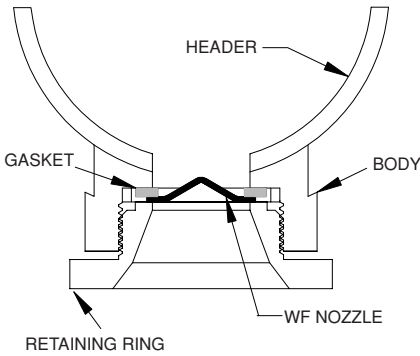

# Self-aligning disc shower nozzles

**WF SERIES**

**SPRAY CHARACTERISTICS:**

Available in 30° and 60° flay V-shaped spray patterns, as well as zero (0) degree solid stream spray.

**CONSTRUCTION:**

Standard material of construction for the spray disc is 317L stainless steel. A gasket is available for sealing the face between the nozzle disc and the body.

**TYPICAL APPLICATIONS:**

WF Series shower nozzles are designed to work in a number of commercially available "shower" bar systems where a self-aligning replaceable nozzle disc is required.

The back protruding design permits the nozzle orifice to be cleaned from inside the header, using a rotating brush.

All flat V-shaped spray models are pre-aligned to a standard 7° offset angle to allow for spray overlap without interference from the adjacent nozzles. (Refer to drawings shown below).

**WF FLAT STREAM NOZZLE**