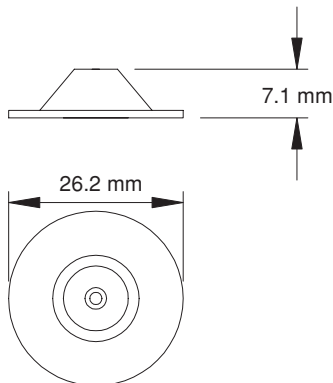

WF SOLID STREAM NOZZLE

SPRAY ANGLE @ 3 bar	MODEL NUMBER	CAPACITIES (L/min) AT VARIOUS PRESSURES (bar)								
		1.5 bar	3 bar	4 bar	5 bar	6 bar	12 bar	25 bar	40 bar	
0° SOLID STREAM	WF00004	1.2	1.7	2.0	2.2	2.4	3.4	4.9	6.2	
	WF00007	0.20	0.28	0.32	0.36	0.39	0.55	0.80	1.01	
	WF00009	0.25	0.36	0.41	0.46	0.50	0.71	1.03	1.30	
	WF0001	0.36	0.51	0.59	0.66	0.73	1.03	1.48	1.87	
	WF0002	0.64	0.91	1.05	1.17	1.28	1.82	2.62	3.3	
	WF0003	0.92	1.30	1.50	1.68	1.84	2.61	3.8	4.8	
	WF0004	1.2	1.7	2.0	2.2	2.4	3.4	4.9	6.2	
	WF0008	2.20	3.12	3.6	4.0	4.4	6.2	9.0	11.4	
	WF0012	3.5	4.9	5.7	6.3	6.9	9.8	14.1	17.9	
	WF0020	5.5	7.8	9.0	10.1	11.1	15.6	22.6	28.5	
30°	WF3002	0.64	0.91	1.05	1.17	1.28	1.82	2.62	3.3	
	WF3003	0.92	1.30	1.50	1.68	1.84	2.61	3.8	4.8	
	WF3004	1.2	1.7	2.0	2.2	2.4	3.4	4.9	6.2	
	WF3006	1.70	2.41	2.78	3.11	3.4	4.8	7.0	8.8	
	WF3008	2.20	3.12	3.6	4.0	4.4	6.2	9.0	11.4	
	WF3010	2.85	4.03	4.65	5.20	5.69	8.1	11.6	14.7	
	WF3012	3.5	4.9	5.7	6.3	6.9	9.8	14.1	17.9	
	WF3016	4.5	6.4	7.3	8.2	9.0	12.7	18.3	23.2	
	WF3020	5.5	7.8	9.0	10.1	11.1	15.6	22.6	28.5	
	60°	WF6002	0.64	0.91	1.05	1.17	1.28	1.82	2.62	3.3
WF6003		0.92	1.30	1.50	1.68	1.84	2.61	3.8	4.8	
WF6004		1.2	1.7	2.0	2.2	2.4	3.4	4.9	6.2	
WF6006		1.70	2.41	2.78	3.11	3.4	4.8	7.0	8.8	
WF6008		2.20	3.12	3.6	4.0	4.4	6.2	9.0	11.4	
WF6010		2.85	4.03	4.65	5.20	5.69	8.1	11.6	14.7	
WF6012		3.5	4.9	5.7	6.3	6.9	9.8	14.1	17.9	
WF6016		4.5	6.4	7.3	8.2	9.0	12.7	18.3	23.2	
WF6020		5.5	7.8	9.0	10.1	11.1	15.6	22.6	28.5	
WF6025		7.3	10.3	11.9	13.2	14.5	20.5	29.6	37	
WF6031		8.7	12.2	14.1	15.8	17.3	24.5	35	45	
WF6040		11.2	15.8	18.2	20.4	22.3	32	46	58	
WF6049		13.7	19.3	22.3	25.0	27.4	39	56	71	
WF6077		22.0	31.2	36	40	44	62	90	114	
WF6099	27.6	39	45	50	55	78	113	143		
WF60124	35	49	57	63	69	98	141	179